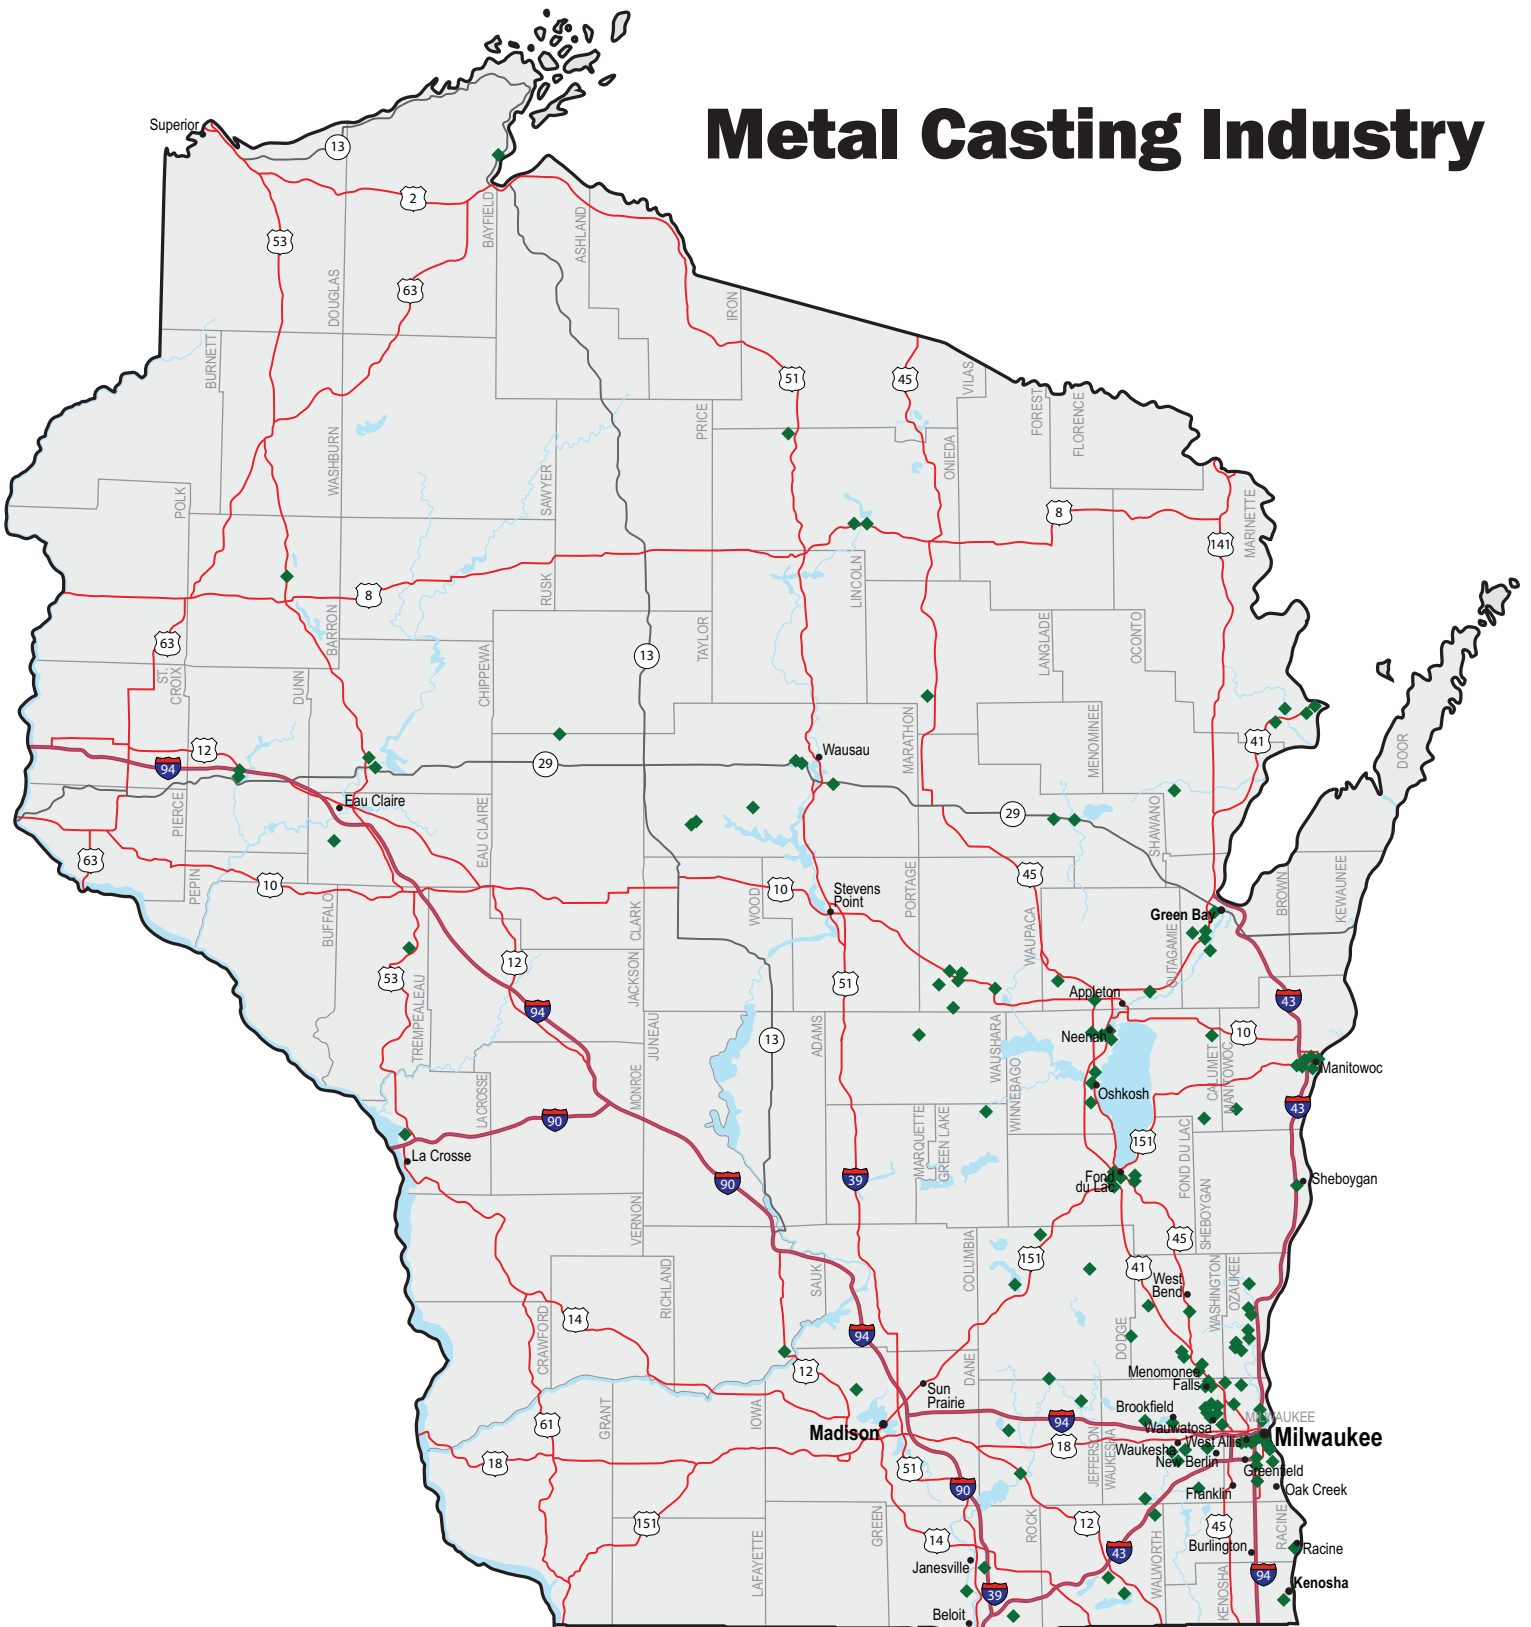

Metal Casting Industry

Focus on Energy - Metal Casting Industry

133 facilities have partnered with Focus on Energy between 2001 and 2008

focus on energySM

The power is within you.