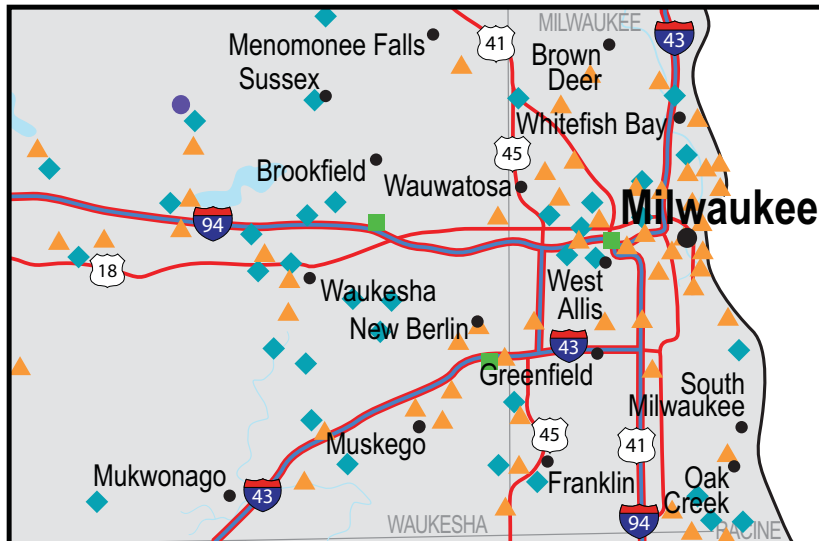

Wisconsin Renewable Energy Project Map

Projects co-funded by Focus on Energy 2002–2008

focus on energySM

The power is within you.

**Inset 1:
Stevens Point Area**

**Inset 2:
Madison Area**

**Inset 3:
Milwaukee Area**