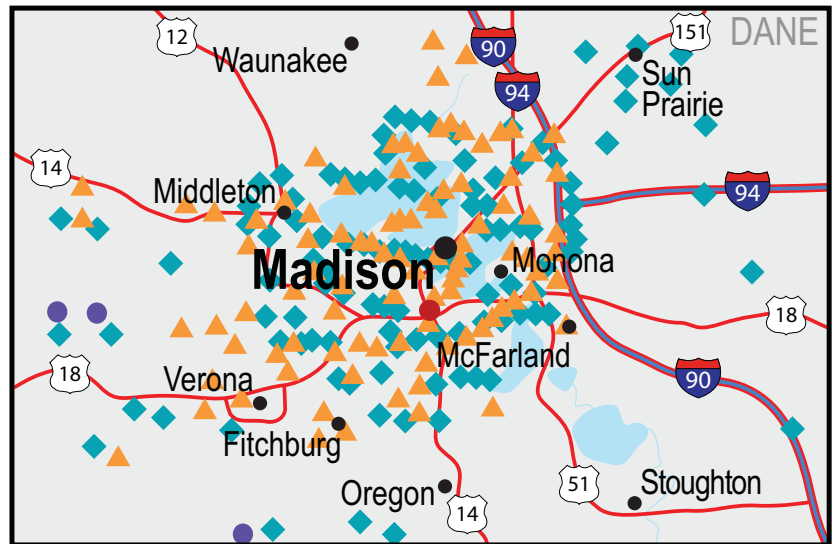

Wisconsin Renewable Energy Project Map

Projects co-funded by Focus on Energy 2002–2008

focus on energySM

The power is within you.

**Inset 1:
Stevens Point Area**

**Inset 2:
Madison Area**

**Inset 3:
Milwaukee Area**