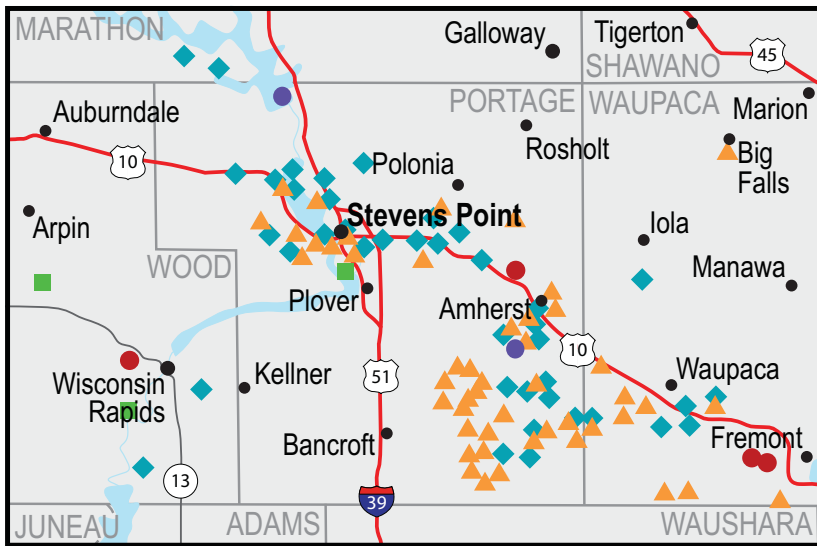

Wisconsin Renewable Energy Project Map

Projects co-funded by Focus on Energy 2002–2008

focus on energySM

The power is within you.

**Inset 1:
Stevens Point Area**

**Inset 2:
Madison Area**

**Inset 3:
Milwaukee Area**